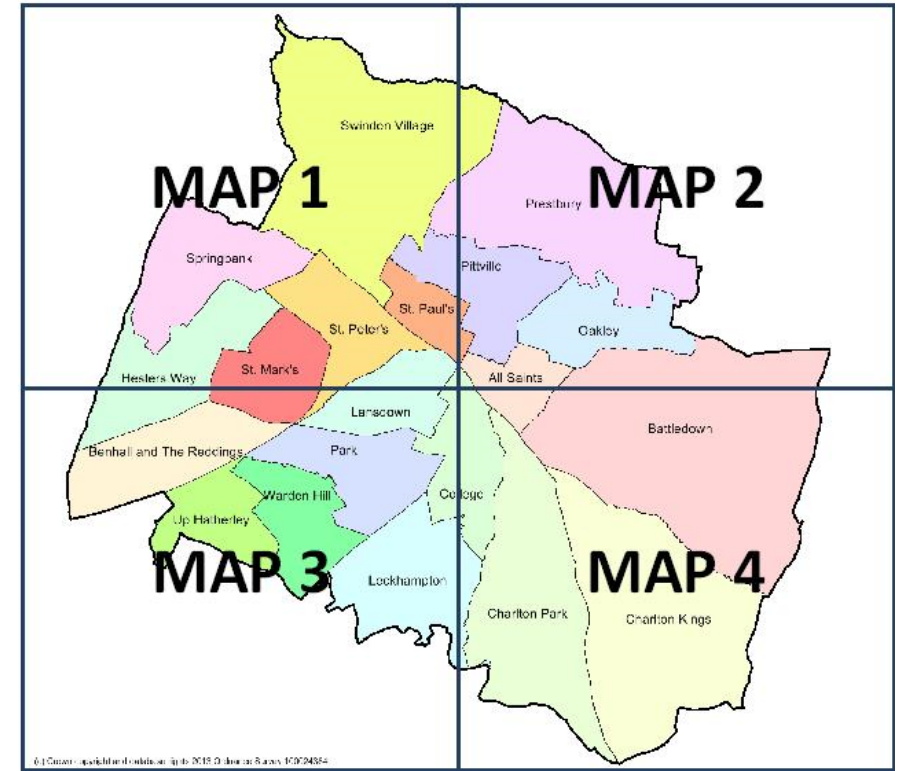

EMPLOYMENT MAP 3

Refer to site proforma to view details of the sites coloured Red, Amber and Green (you will need the site reference no.)

Make comments online

Site Assessments

Cheltenham Plan I&O Employment sites